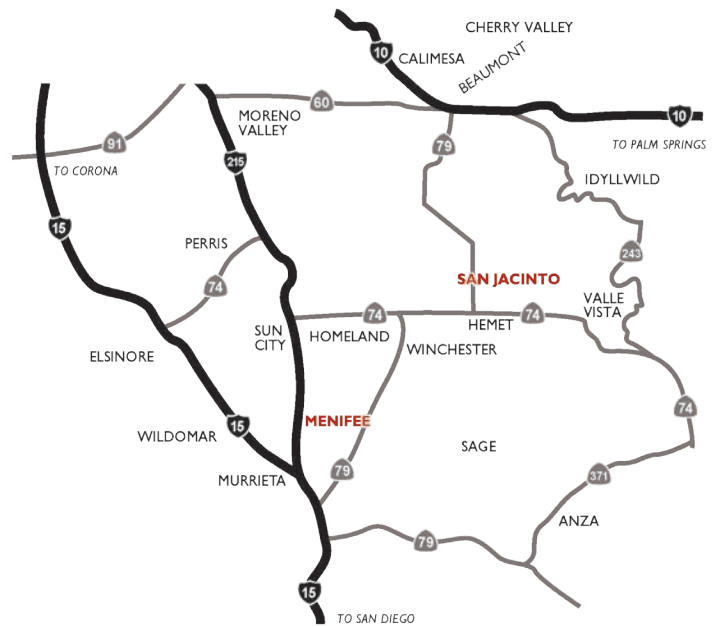

PERFORMING ARTS

**San Jacinto
Campus**

1499 N. State Street
San Jacinto, CA 92583
951.487.6752

**Menifee Valley
Campus**

28237 La Piedra Road
Menifee, CA 92584
951.672.6752

Children under 12 must be accompanied by an adult. No drinks or food are allowed in the theatre.
Seating at any performance is not guaranteed without a reservation.
All sales are final and there is no late seating. Events and dates subject to change
MSJC Alumni will receive discount