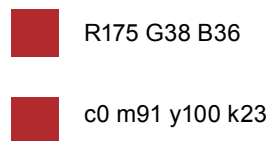

To match Pantone #1805 for RGB or CMYK color codes