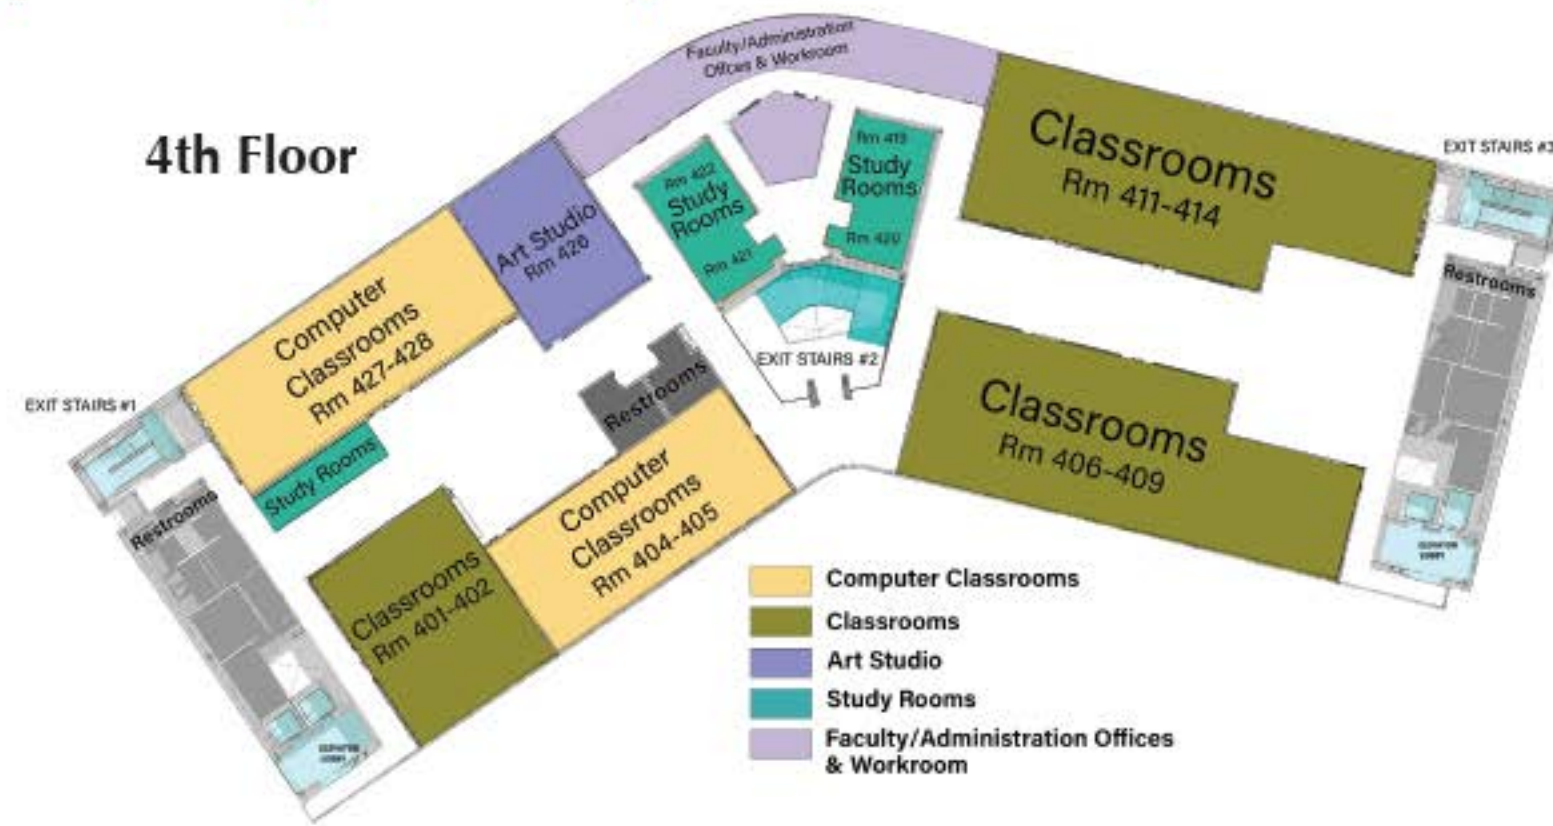

Temecula Valley Campus Map

1st Floor

- Welcome Center
- Campus Safety
- Outreach
- Fitness Center
- Learning Resource Center & Library
- Student Health Center
- Cafeteria
- Bookstore

4th Floor

- Computer Classrooms
- Classrooms
- Art Studio
- Study Rooms
- Faculty/Administration Offices & Workroom

3rd Floor: Administration, Board Room, Human Resources

2nd Floor

- Enrollment Services
- Financial Aid
- Cashier
- Counseling
- CalWORKS
- Extended Opportunity Programs & Services/CARE
- Veterans Resource Center
- Accommodation Service Center
- Student Life & Development Program
- Career Transfer Center
- Classrooms
- Computer Classrooms
- Faculty/Administration Offices & Workroom
- Conference Rooms

5th Floor

- Lab
- Classrooms
- STEM Center
- Study Rooms
- Lecture Hall
- Faculty/Administration Offices & Workroom