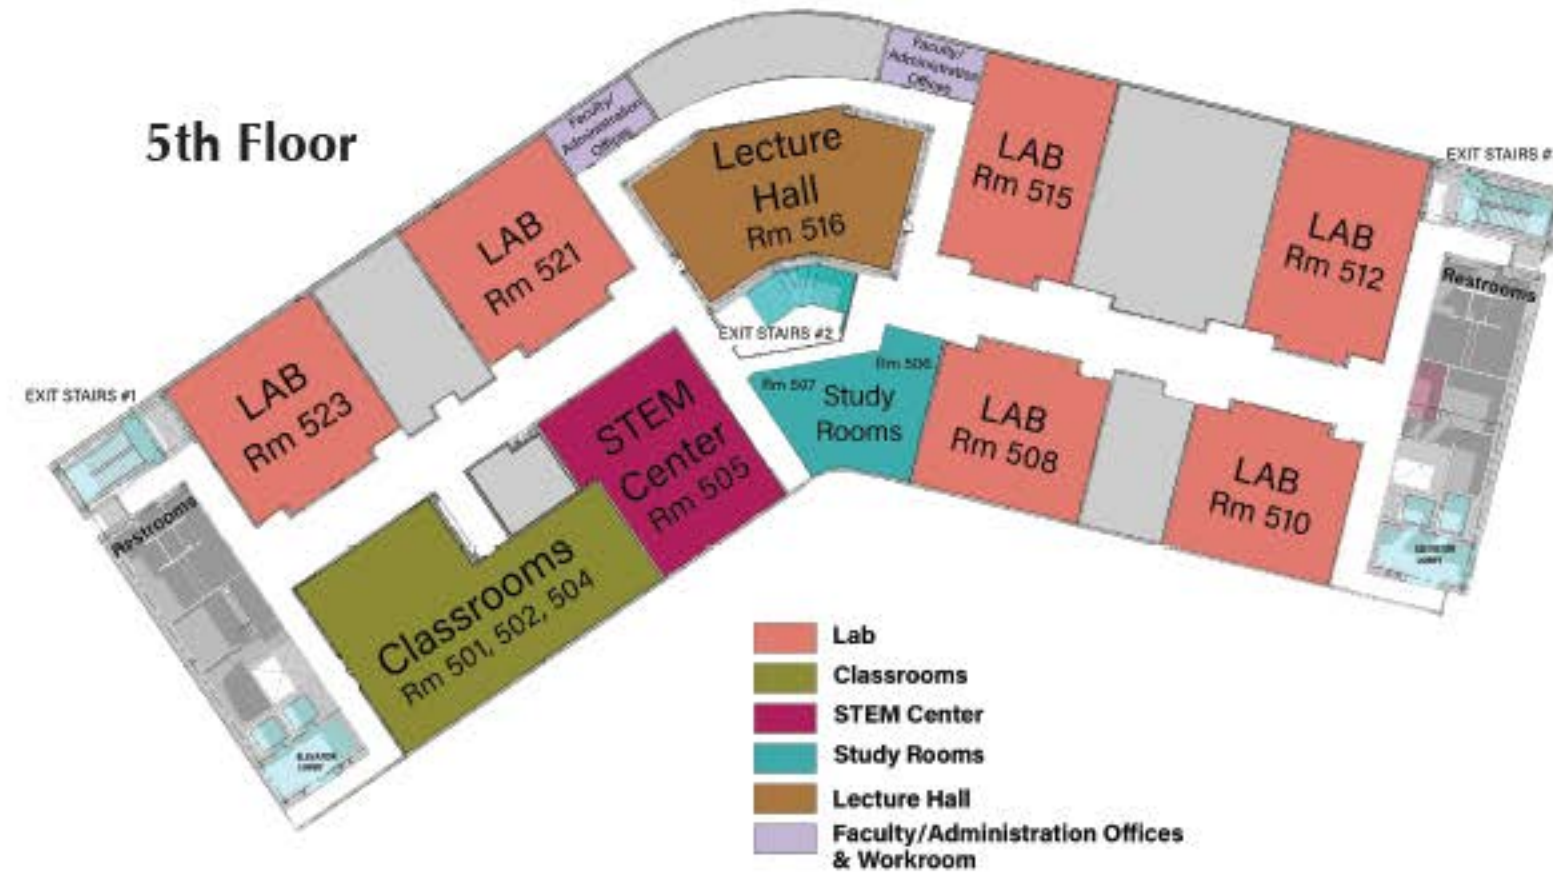

Temecula Valley Campus Map

1st Floor

- Welcome Center
- Campus Safety
- Outreach
- Fitness Center
- Learning Resource Center & Library
- Student Health Center
- Cafeteria
- Bookstore

4th Floor

- Computer Classrooms
- Classrooms
- Art Studio
- Study Rooms
- Faculty/Administration Offices & Workroom

3rd Floor: Administration, Board Room, Human Resources

2nd Floor

- Enrollment Services
- Financial Aid
- Cashier
- Counseling
- CalWORKS
- Extended Opportunity Programs & Services/CARE
- Veterans Resource Center
- Accommodation Service Center
- Student Life & Development Program
- Career Transfer Center
- Classrooms
- Computer Classrooms
- Faculty/Administration Offices & Workroom
- Conference Rooms

5th Floor

- Lab
- Classrooms
- STEM Center
- Study Rooms
- Lecture Hall
- Faculty/Administration Offices & Workroom