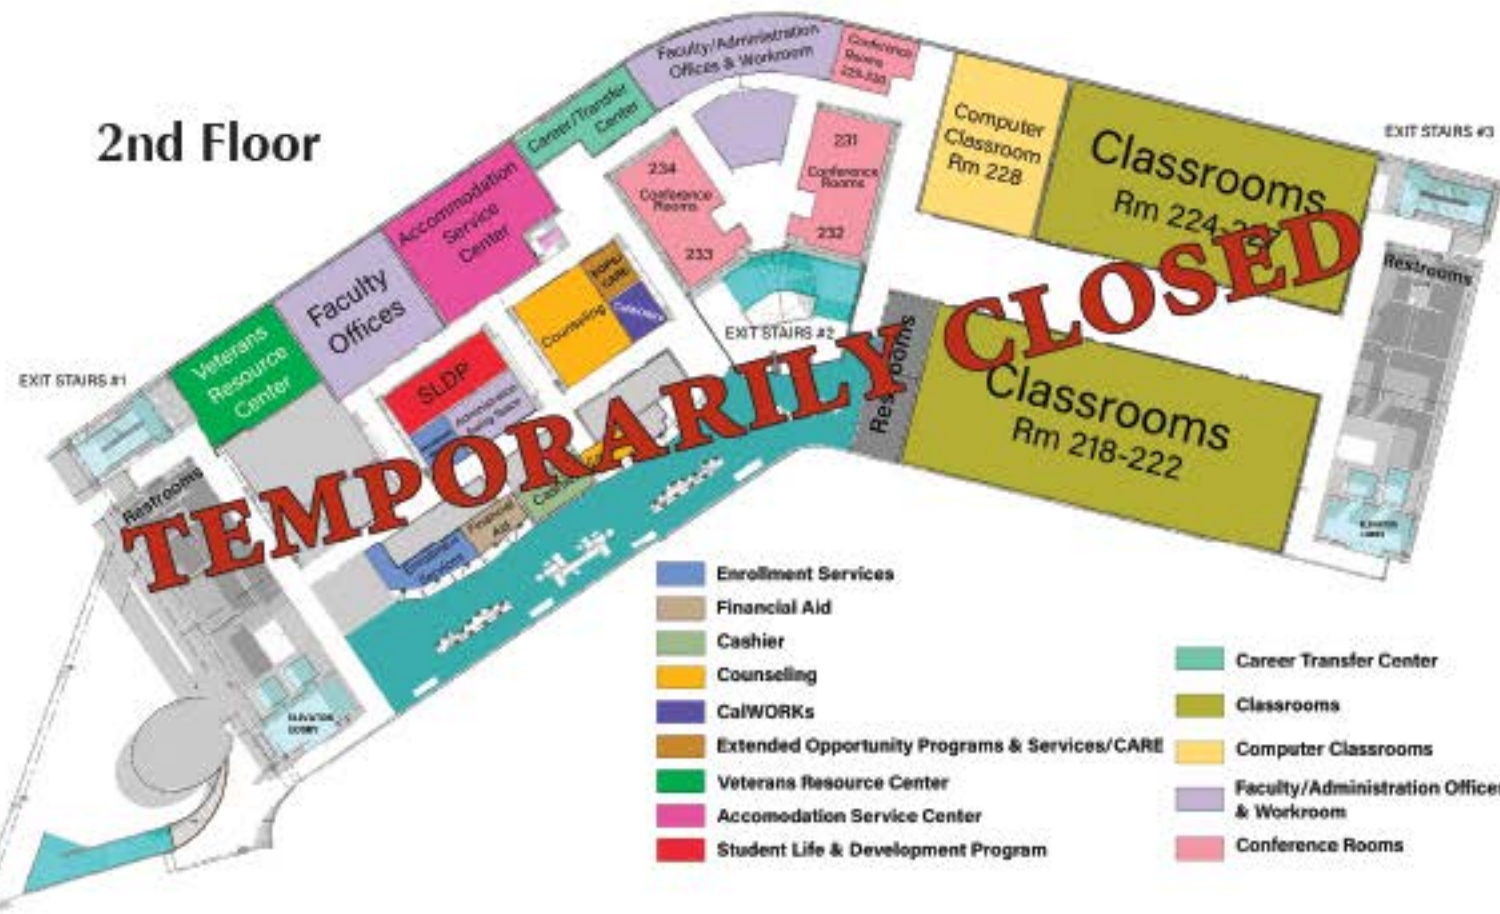

Temecula Valley Campus Map

1st Floor

- Welcome Center
- Campus Safety
- Outreach
- Fitness Center
- Learning Resource Center & Library
- Student Health Center
- Cafeteria
- Bookstore

4th Floor

- Computer Classrooms
- Classrooms
- Art Studio
- Study Rooms
- Faculty/Administration Offices & Workroom

3rd Floor: Administration, Board Room, Human Resources

2nd Floor

- Enrollment Services
- Financial Aid
- Cashier
- Counseling
- CalWORKS
- Extended Opportunity Programs & Services/CARE
- Veterans Resource Center
- Accommodation Service Center
- Student Life & Development Program
- Career Transfer Center
- Classrooms
- Computer Classrooms
- Faculty/Administration Offices & Workroom
- Conference Rooms

5th Floor

- Lab
- Classrooms
- STEM Center
- Study Rooms
- Lecture Hall
- Faculty/Administration Offices & Workroom