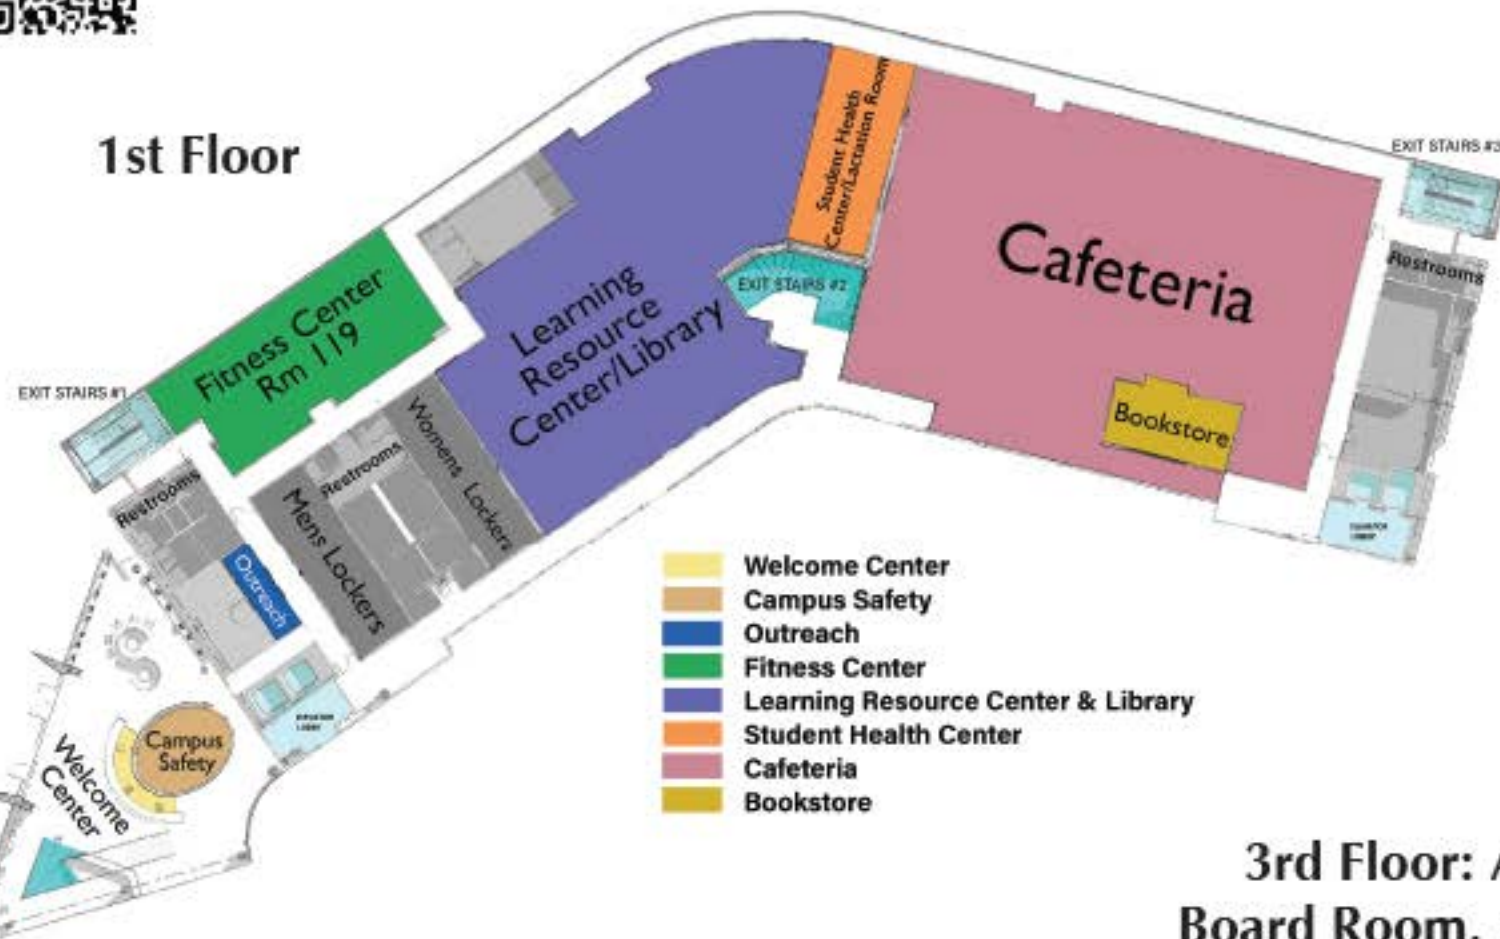

Temecula Valley Campus Map

1st Floor

- Welcome Center
- Campus Safety
- Outreach
- Fitness Center
- Learning Resource Center & Library
- Student Health Center
- Cafeteria
- Bookstore

4th Floor

- Computer Classrooms
- Classrooms
- Art Studio
- Study Rooms
- Faculty/Administration Offices & Workroom

3rd Floor: Administration, Board Room, Human Resources

2nd Floor

- Enrollment Services
- Financial Aid
- Cashier
- Counseling
- CalWORKS
- Extended Opportunity Programs & Services/CARE
- Veterans Resource Center
- Accommodation Service Center
- Student Life & Development Program
- Career Transfer Center
- Classrooms
- Computer Classrooms
- Faculty/Administration Offices & Workroom
- Conference Rooms

5th Floor

- Lab
- Classrooms
- STEM Center
- Study Rooms
- Lecture Hall
- Faculty/Administration Offices & Workroom