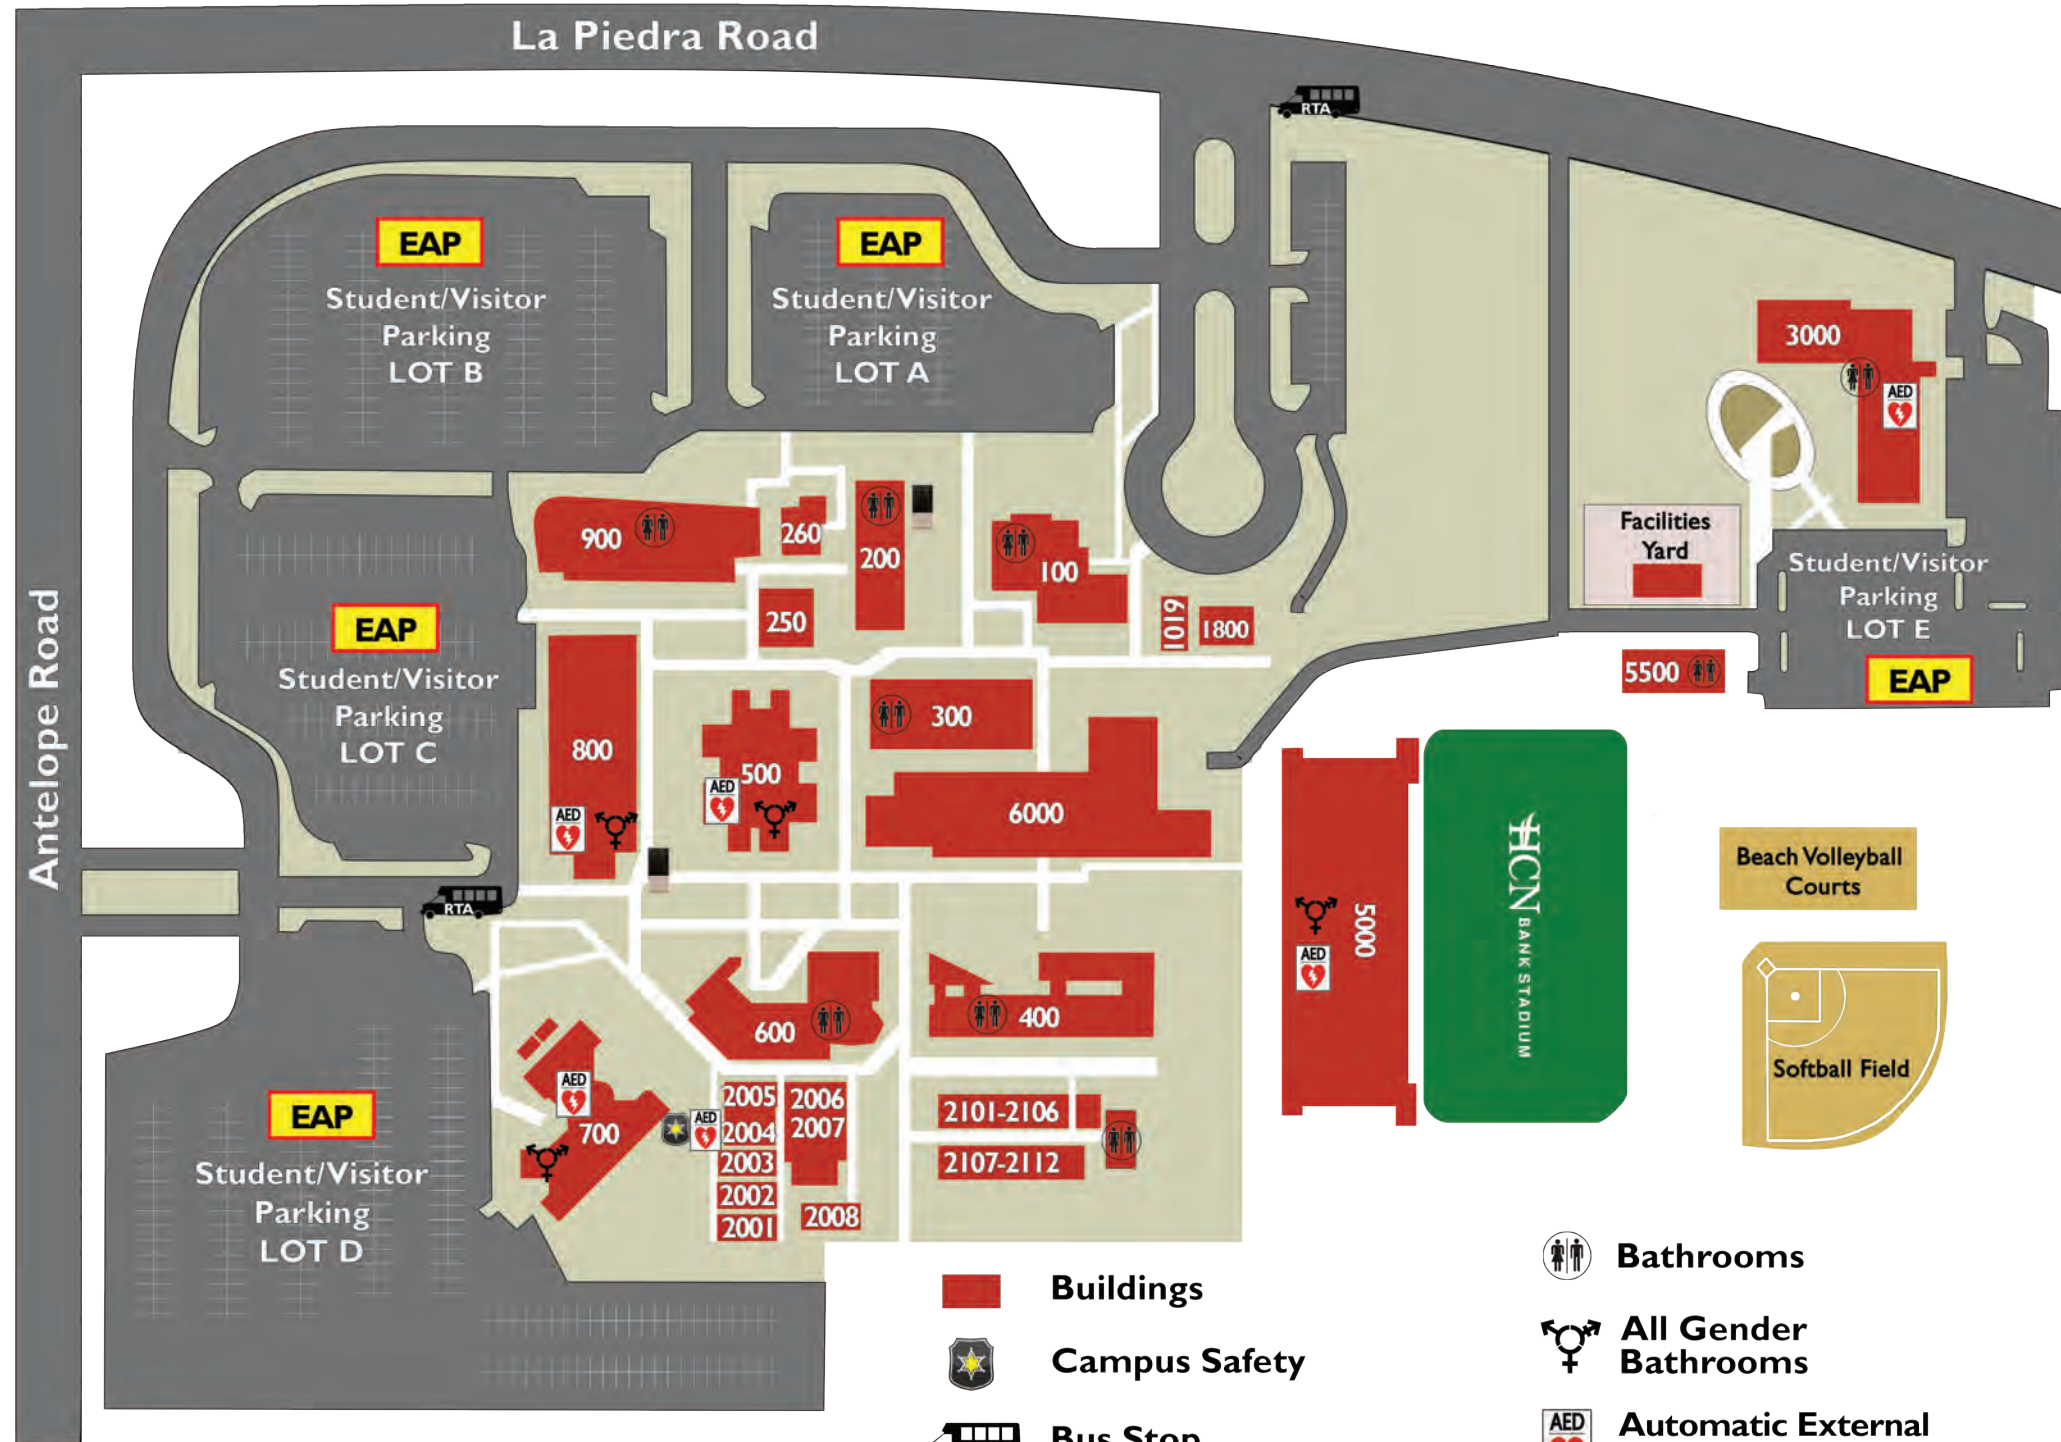

# Menifee Valley Campus Map

- 100 Welcome Center, Enrollment Services, Counseling, Financial Aid, Cashiers, Accommodation Service Center
- 200 Music, Dance, Theater
- 250 EOPS/CARE, Umoja Village, Receiving
- 260 Utility Building
- 300 Classrooms, Science Labs
- 400 Humanities/Social Science Classrooms/Labs, Athletic Scholars Program (412)
- 500 Nursing & Allied Health Classrooms, Transfer Center/Honors Enrichment Program (501)
- 600 Fine Arts Classrooms, Multimedia Lab
- 700 Student Health Center/Lactation Room (723), Cafeteria, Student Life & Development/SGA, Outreach/K-12 Partnerships, CalWORKs, Food Pantry
- 800 Learning Resource Center, Library, MakerSpace (805), Instruction Office (827)
- 900 Business & Technology Classrooms; Career Services (919)
- 1019 Closed
- 1800 Maintenance & Operations
- 2001 Veterans Resource Center
- 2002 Storage
- 2003 Classroom
- 2004 Campus Safety
- 2005 Classroom
- 2006 Mailroom
- 2007 Associate Faculty Workroom
- 2008 Business Services
- 2101- 2112 Science Village
- 3000 Career Education, Adult Education, General Classrooms
- 5000 Athletics & Kinesiology Complex/ HCN Bank Stadium
- 5500 Coach Offices
- 6000 STEM (Under Construction)

	<b>Buildings</b>		<b>Bathrooms</b>
	<b>Campus Safety</b>		<b>All Gender Bathrooms</b>
	<b>Bus Stop</b>		<b>Automatic External Difibulator</b>
	<b>Campus Map Kiosks</b>		
	<b>Emergency Assembly Point</b>		