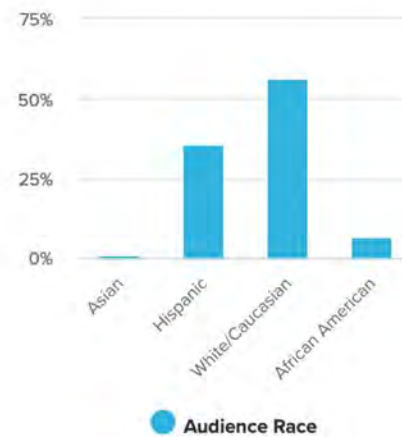

## Age Ranges

The proportions of different age groups that make up OFFICIAL LocalCarScene™'s audience.

## Gender Distribution

The ratio of males to females who follow OFFICIAL LocalCarScene™.

## Racial Breakdown

The proportions of races/ethnicities in OFFICIAL LocalCarScene™'s audience.