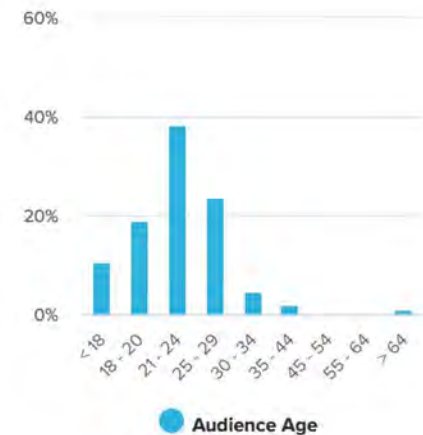

# BY THE NUMBERS

**EVENT GUESTS**  
**1,500+**

**CARS IN ATTENDANCE**  
**800+**

**ALL VEHICLES ARE WELCOME**

# BY THE NUMBERS

  
**LOCALCARSCENE**  
**26.6K**

  
**LOCALCARFEST**  
**5.6K**

  
**TEMECULATUESDAYS**  
**4.6K**

  
**LOCALCARSCENE**  
**8K**

## Age Ranges

The proportions of different age groups that make up OFFICIAL LocalCarScene™'s audience.