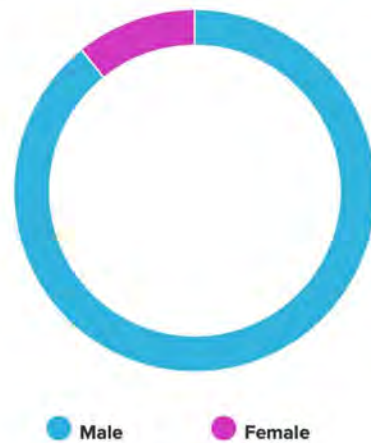

Gender Distribution

The ratio of males to females who follow OFFICIAL LocalCarScene™.