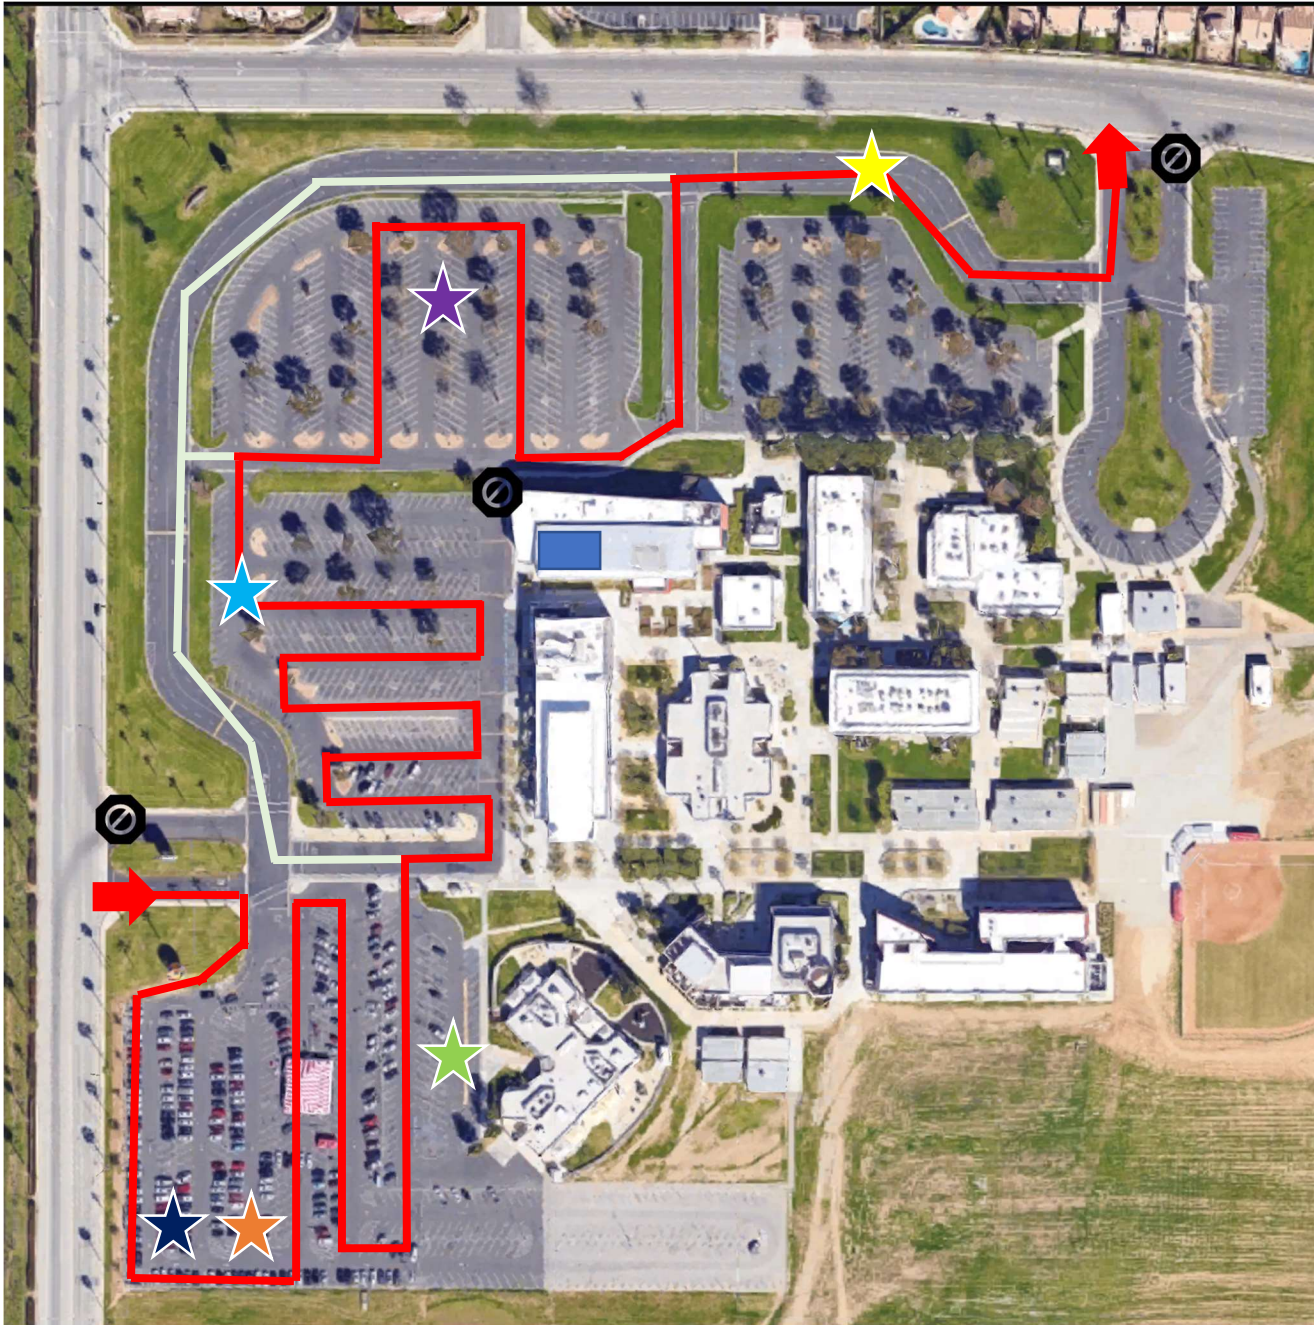

MSJC's Class of 2020 Drive-Thru Route Map

May 26, 2021

Graduates **must** enter north bound on Antelope Rd. (right turn only)

Graduates **must** exit on east bound on La Piedra Rd. (right turn only)

★ Check In (Stop 1)

★ Leis Pick Up (Stop 2)

★ Stage (Stop 3)

★ Turning of the Tassel (Stop 4)

★ Professional Portraits (Stop 5)

★ SLDP Swag Bag Pick Up (Stop 6)

■ Emergency Restroom Access

— Main Route

— Exit Only Route (No Tassel or Photo Stop)

⊘ No Entrance/Exit