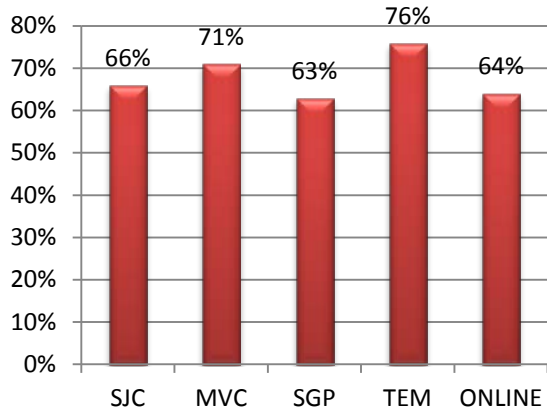

Fall 2013 Semester District Credit Enrollment Data

Headcount by Gender and Modality

Headcount by Modality

Success Rate by Gender and Modality

Success Rates by Modality

Primary Section by Campus

Fill Rates by Modality

Headcount by Campus

Headcount by Age

Success Rates by Campus

Success Rates by Age

Data for Academic Year 12-13