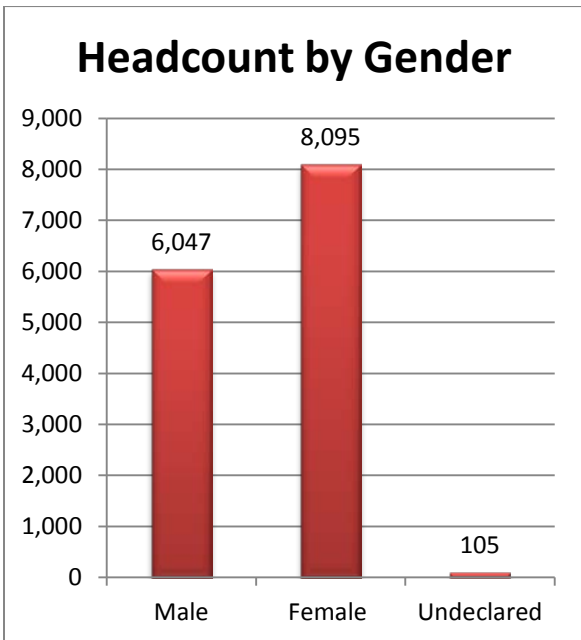

Fall 2013 Semester District Credit Enrollment Data

Headcount by Gender and Modality

Headcount by Modality

Success Rate by Gender and Modality

Success Rates by Modality

Primary Section by Campus

Fill Rates by Modality

Headcount by Campus

Headcount by Age

Success Rates by Campus

Success Rates by Age

Data for Academic Year 12-13