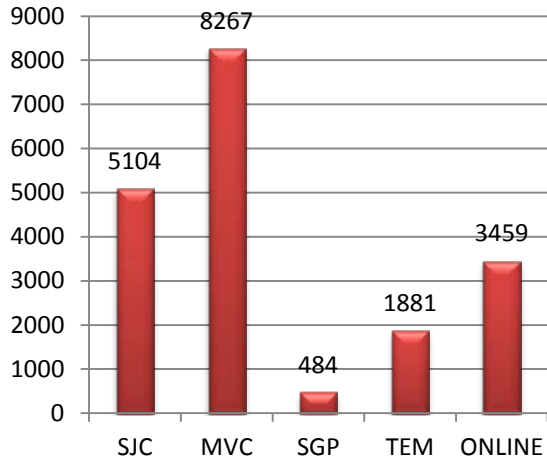

Fall 2013 Semester District Credit Enrollment Data

Headcount by Gender and Modality

Headcount by Modality

Success Rate by Gender and Modality

Success Rates by Modality

Primary Section by Campus

Fill Rates by Modality

Headcount by Campus

Headcount by Age

Success Rates by Campus

Success Rates by Age

Data for Academic Year 12-13