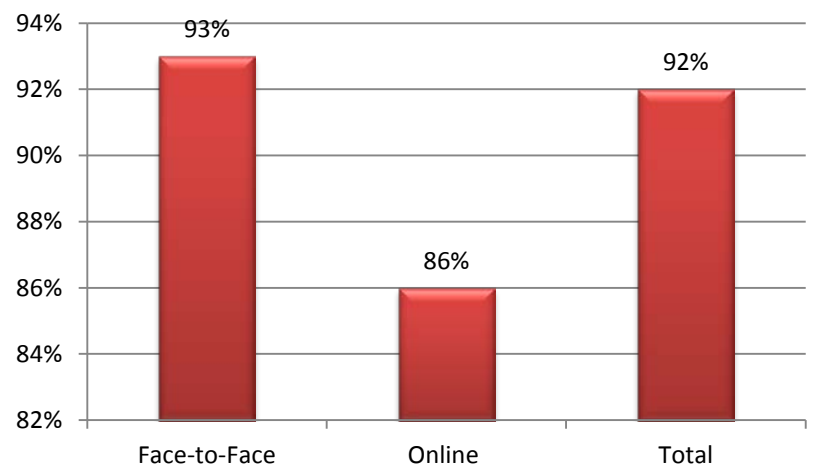

Fall 2013 Semester District Credit Enrollment Data

Headcount by Gender and Modality

Headcount by Modality

Success Rate by Gender and Modality

Success Rates by Modality

Primary Section by Campus

Fill Rates by Modality

Headcount by Campus

Headcount by Age

Success Rates by Campus

Success Rates by Age

Data for Academic Year 12-13