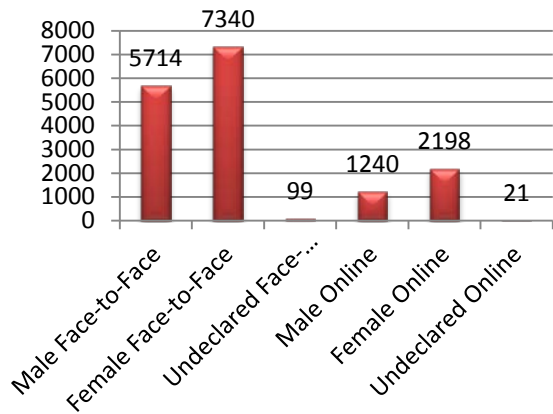

Fall 2013 Semester District Credit Enrollment Data

Headcount by Gender and Modality

Headcount by Modality

Success Rate by Gender and Modality

Success Rates by Modality

Primary Section by Campus

Fill Rates by Modality

Headcount by Campus

Headcount by Age

Success Rates by Campus

Success Rates by Age

Data for Academic Year 12-13