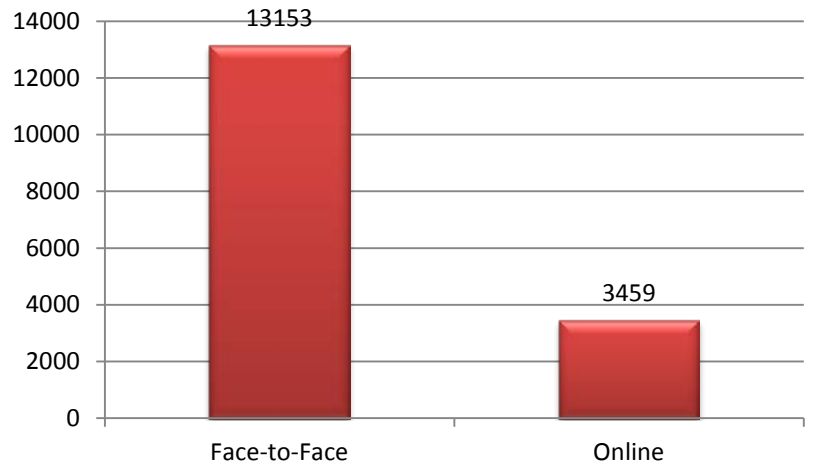

Fall 2013 Semester District Credit Enrollment Data

Headcount by Gender and Modality

Headcount by Modality

Success Rate by Gender and Modality

Success Rates by Modality

Primary Section by Campus

Fill Rates by Modality

Headcount by Campus

Headcount by Age

Success Rates by Campus

Success Rates by Age

Data for Academic Year 12-13