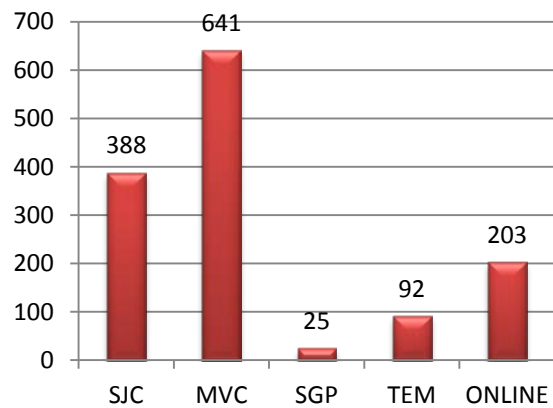

Fall 2013 Semester District Credit Enrollment Data

Headcount by Gender and Modality

Headcount by Modality

Success Rate by Gender and Modality

Success Rates by Modality

Primary Section by Campus

Fill Rates by Modality

Headcount by Campus

Headcount by Age

Success Rates by Campus

Success Rates by Age

Data for Academic Year 12-13