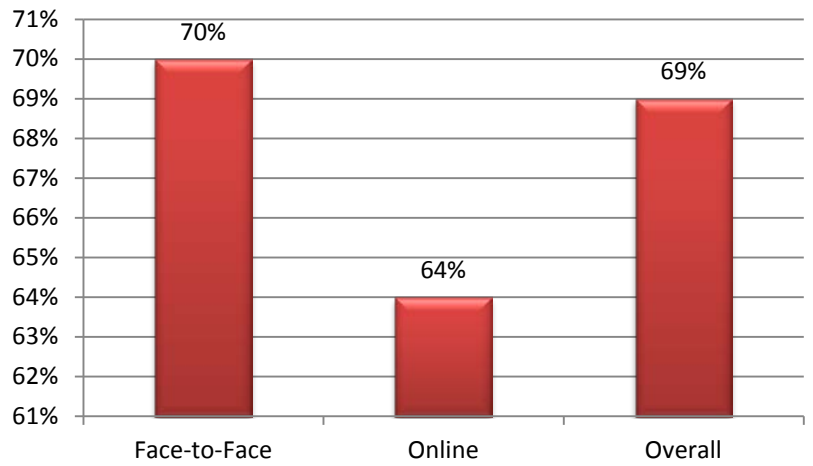

Fall 2013 Semester District Credit Enrollment Data

Headcount by Gender and Modality

Headcount by Modality

Success Rate by Gender and Modality

Success Rates by Modality

Primary Section by Campus

Fill Rates by Modality

Headcount by Campus

Headcount by Age

Success Rates by Campus

Success Rates by Age

Data for Academic Year 12-13