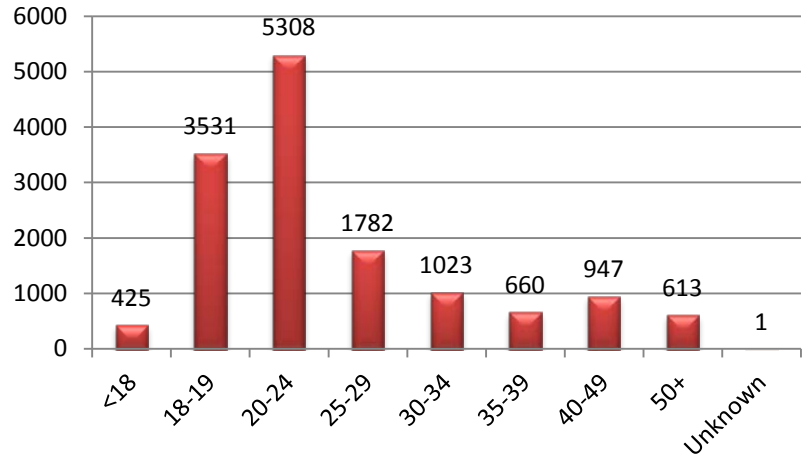

Fall 2013 Semester District Credit Enrollment Data

Headcount by Gender and Modality

Headcount by Modality

Success Rate by Gender and Modality

Success Rates by Modality

Primary Section by Campus

Fill Rates by Modality

Headcount by Campus

Headcount by Age

Success Rates by Campus

Success Rates by Age

Data for Academic Year 12-13