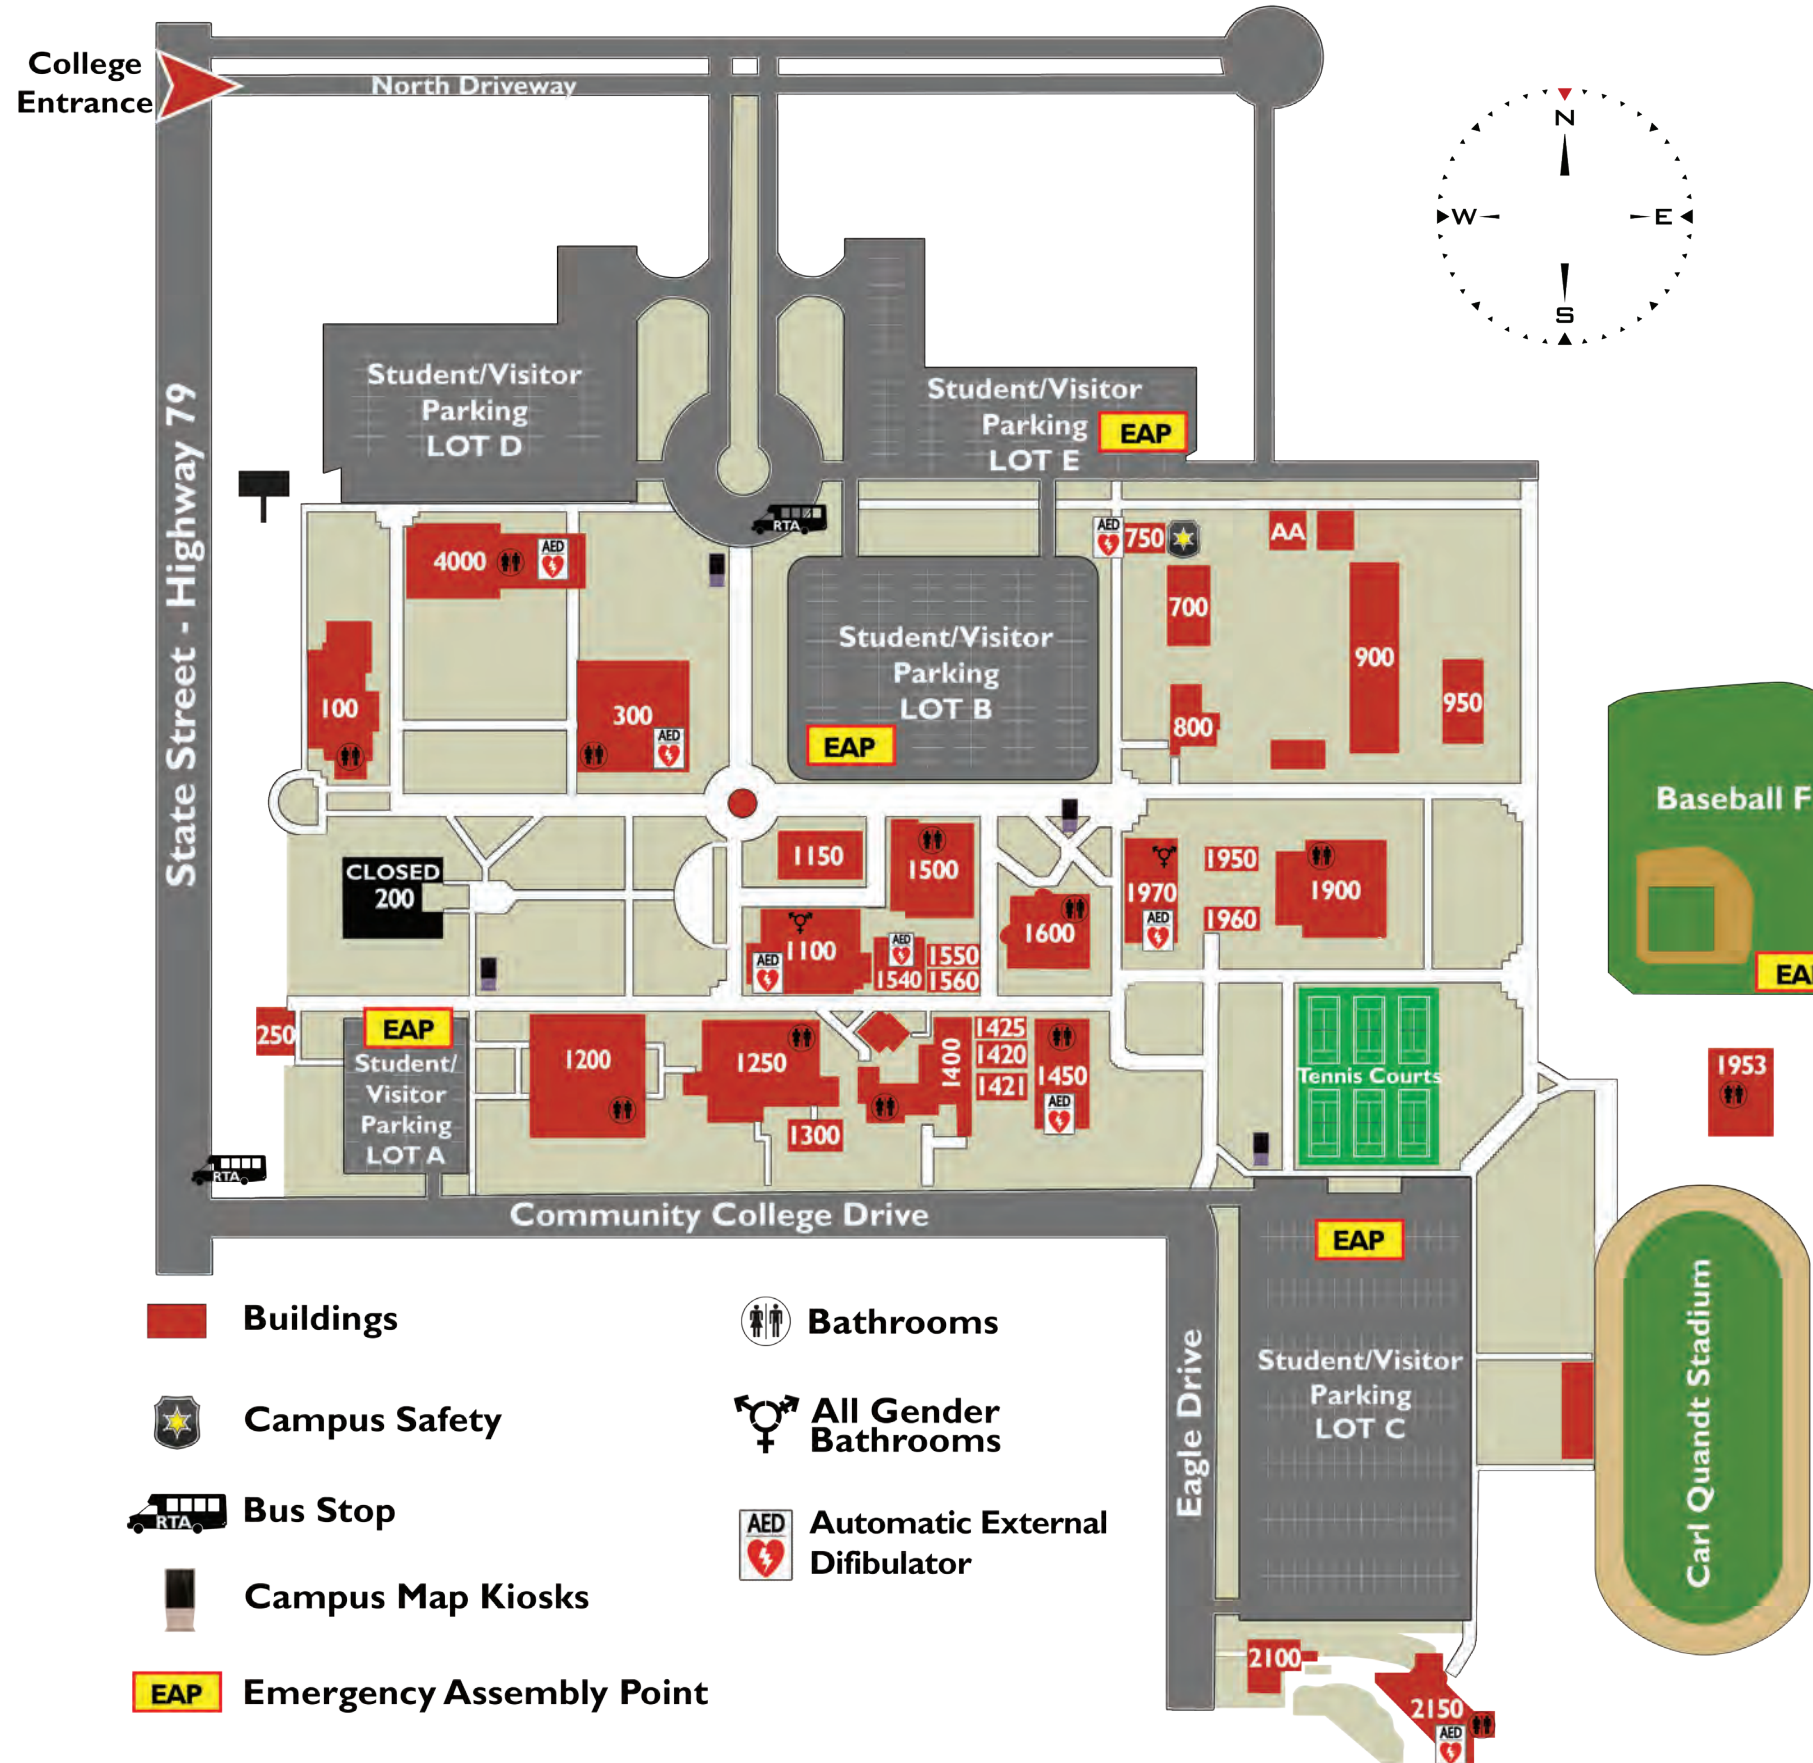

msjc.edu/HUB

San Jacinto Campus Map

- 100 Business & Technology Classrooms
- 200 Closed
- 250 Utility Building
- 300 Library, Learning Resource Center, Learning Skills Program
- 700 President's Office (705), Maintenance & Operations, Receiving
- 750 Campus Safety, TRiO Programs (751)
- 800 Print Shop
- 900 Automotive Classrooms, Referee
- 950 Warehouse, Receiving
- 1100 Instruction Office, Cafeteria, Student Life & Development Program (1114), EOPS/CARE (1113), Accommodation Service Center (1112)
- 1150 Welcome Center, Enrollment Services, Counseling, Financial Aid, Cashiers
- 1200 Humanities/Social Sciences Classrooms
- 1250-1260 General Classrooms, Transfer Center/Honors Enrichment Program (1253)
- 1300 Science Annex
- 1400 Fine Arts Center & Gallery
- 1420 Food Pantry
- 1421 Classroom
- 1425 Eagles Landing
- 1450 Adult Education (1455A), CalWORKs (1456A), Umoja Village (1457B), TV Studio, EMT, Athletic Scholars Program (1452)
- 1500 Theater, Box Office, Scene Shop (1520)
- 1540 Student Health Center/Lactation Room
- 1550 Theater Annex
- 1560 Veterans Resource Center
- 1600 Music Building
- 1900 Gymnasium & Dance Studios, Wellness Center (1918)
- 1950 Coach Offices & Locker Rooms
- 1960 Athletic Dept. Offices
- 1970 P. E. Offices & Locker Rooms
- 2100-2150 Child Development Center
- 4000 STEM & Science Classrooms
- AA General Offices