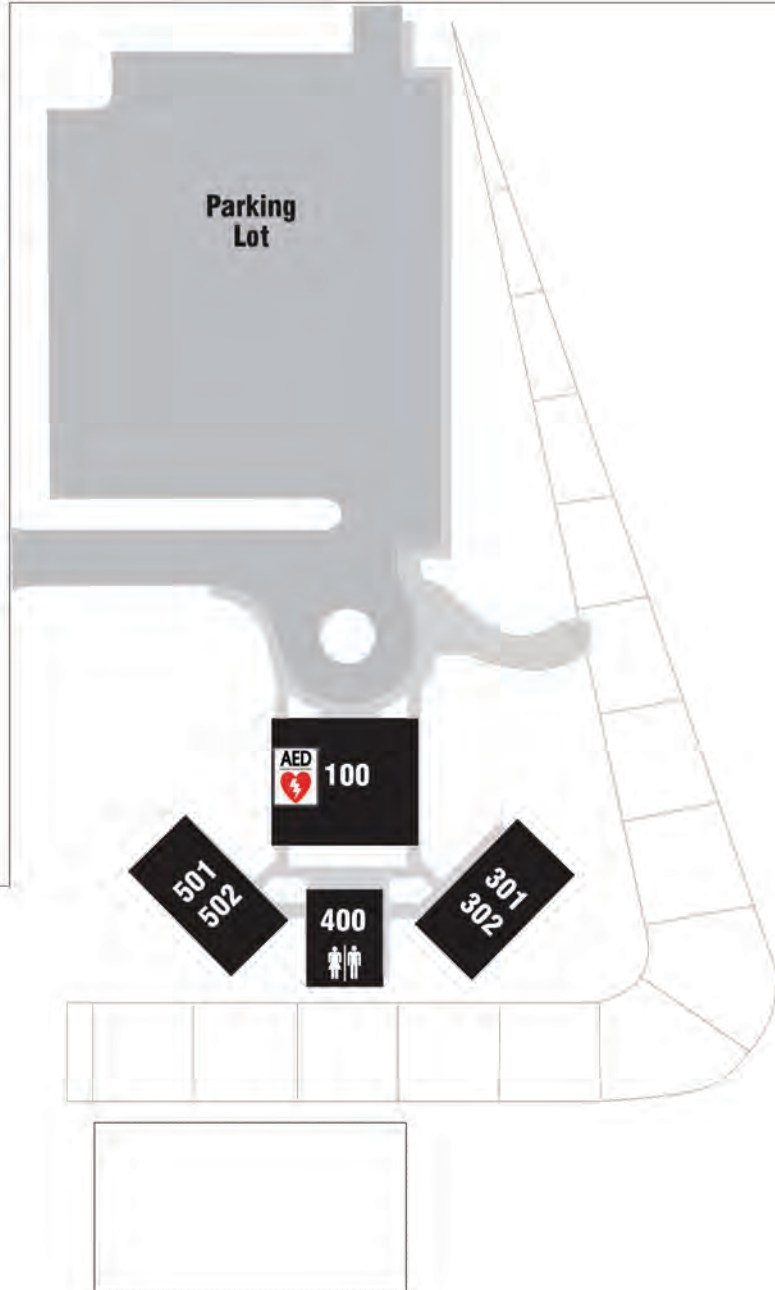

# San Geronio Pass Campus Map

MAP NOT  
TO SCALE

Revised: 8/13

W. Westward Ave

Sunset Ave

- 100 Administration
- 301/302 Classrooms
- 501/502 Classrooms
- 400 Restrooms

Parking permit meters

Public Telephone

Campus Map Kisok

Restrooms

Automatic External  
Defibrillator