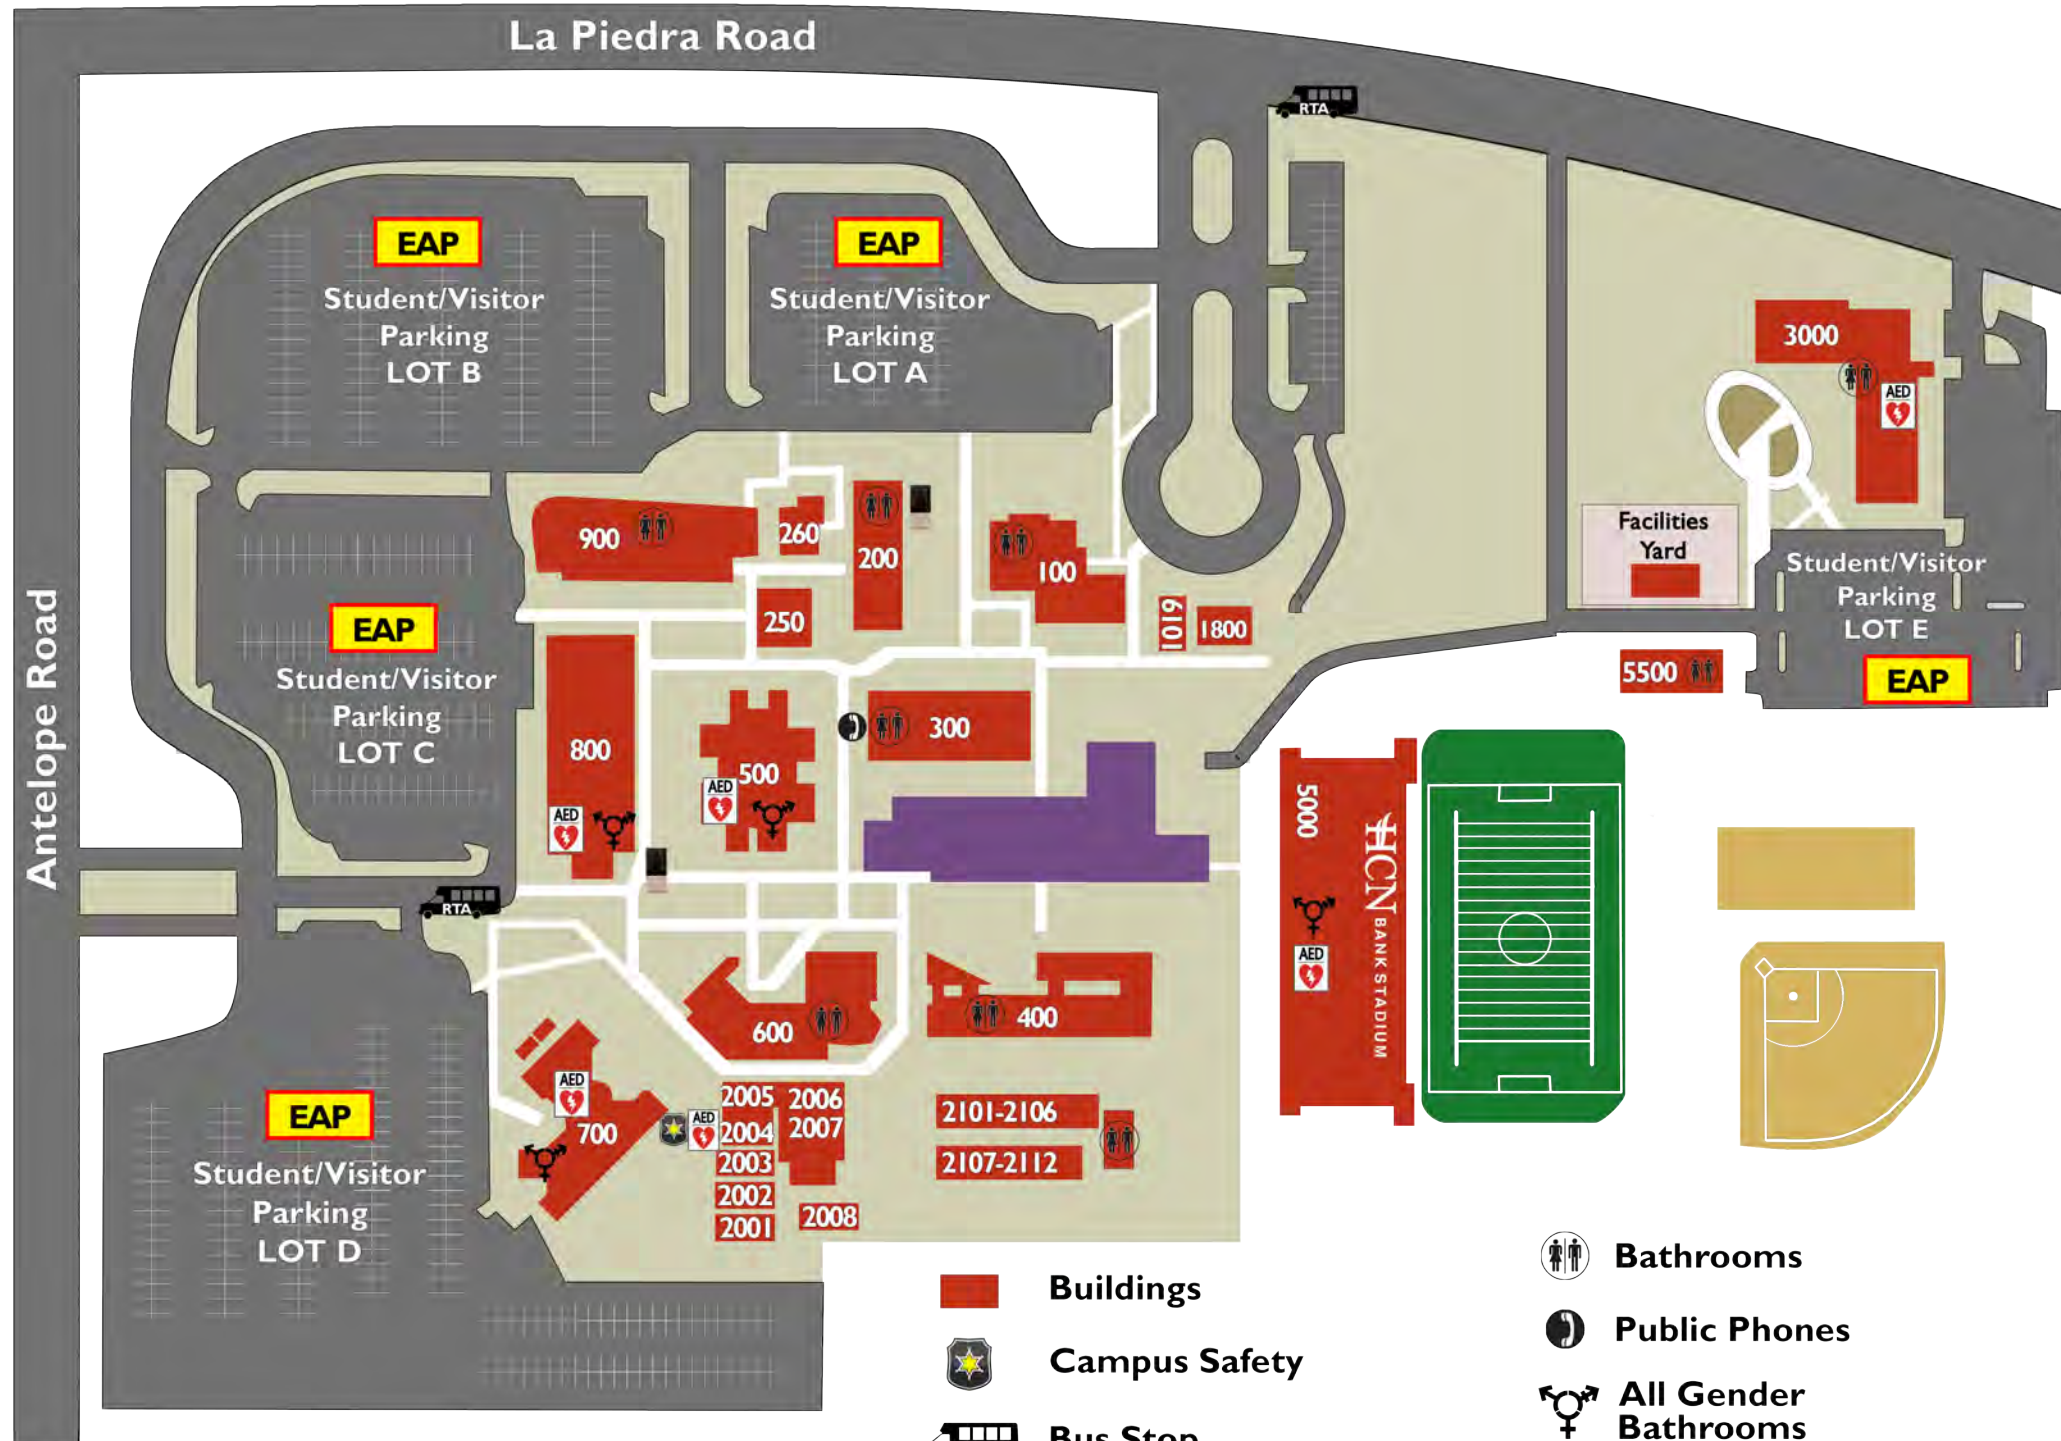

msjc.edu/HUB

Menifee Valley Campus Map

- 100 Welcome Center, Enrollment Services, Counseling, Financial Aid, Cashiers, Accommodation Service Center
- 200 Music, Dance, Theater, Food Pantry (201A)
- 250 EOPS/CARE, Umoja Village, Receiving
- 260 Utility Building
- 300 Classrooms, Science Labs
- 400 Humanities/Social Science Classrooms/Labs, Athletic Scholars Program (412)
- 500 Nursing & Allied Health Classrooms, First Year Experience/Honors Enrichment Program (501)
- 600 Fine Arts Classrooms, Multimedia Lab
- 700 Student Health Center/Lactation Room (723), Cafeteria, Student Life & Development/SGA, Outreach/K-12 Partnerships, Career/Transfer Center, CalWORKs
- 800 Learning Resource Center, Library, MakerSpace (814), Instruction Office (827)
- 900 Business & Technology Classrooms
- 1019 International Students (1019B)
- 1800 Maintenance & Operations
- 2001 Veterans Resource Center
- 2002 Storage
- 2003 Classroom
- 2004 Campus Safety
- 2005 Classroom
- 2006 Mailroom/Print Shop
- 2007 Associate Faculty Workroom
- 2008 University Center
- 2101- 2112 Science Village
- 2105-2106 DELTA
- 3000 Career Education, Adult Education, General Classrooms
- 5000 HCN Bank Stadium
- 5500 Coaches Offices

- Buildings
- Campus Safety
- Bus Stop
- Campus Map Kiosks
- Emergency Assembly Point

- Bathrooms
- Public Phones
- All Gender Bathrooms
- Automatic External Difibulator

- Future site of STEM
- Beach Volleyball Courts & Softball Field